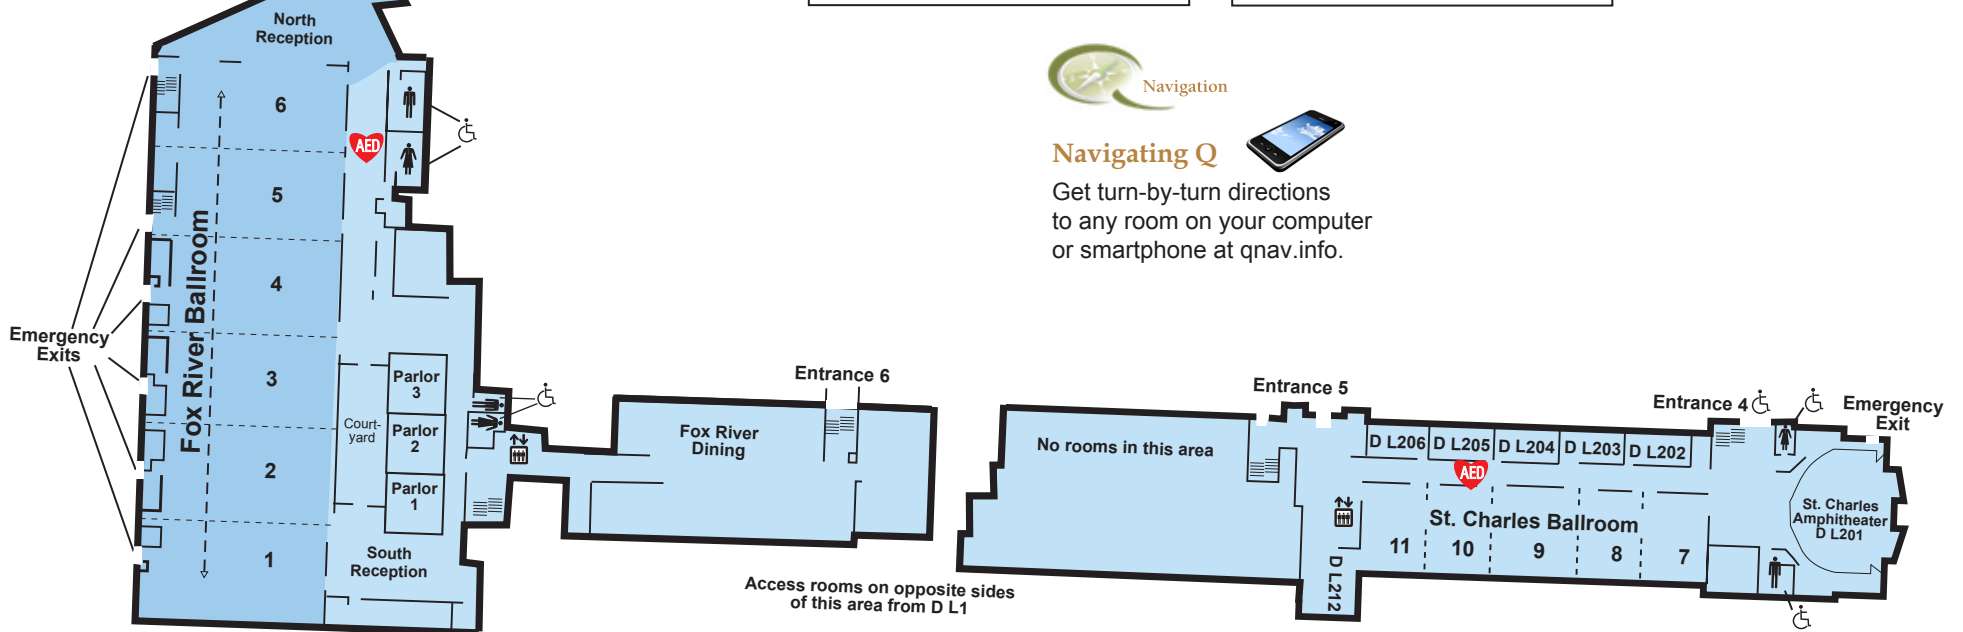

Conference Area

D L2 (Lower 2)

E L2 (Lower 2)

Fox River Ballroom

Conference Area Floors

Area D	
	D 2
	D 1
Area E	D L1
E L1	D L2
E L2	
E L3	
E L4	

- Restrooms
- Elevator
- Accessible entrances and restrooms
- Stairs
- Smoking shelter
- AED Automatic External Defibrillator

Navigating Q

Get turn-by-turn directions to any room on your computer or smartphone at qnav.info.

All Q Center buildings are smoke-free.