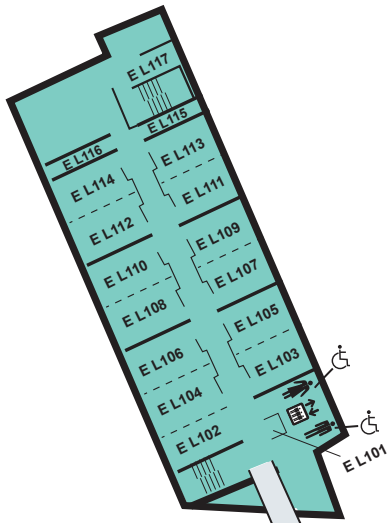

Conference Area

D L1 (Lower 1)

E L1 (Lower 1)

Conference Area Floors

Area D	
	D 2
	D 1
Area E	D L1
	D L2

E L1	
E L2	
E L3	
E L4	

- Restrooms
- Elevator
- Accessible entrances and restrooms
- Stairs
- Smoking shelter

Navigating Q

Get turn-by-turn directions to any room on your computer or smartphone at qnav.info.

All Q Center buildings are smoke-free.